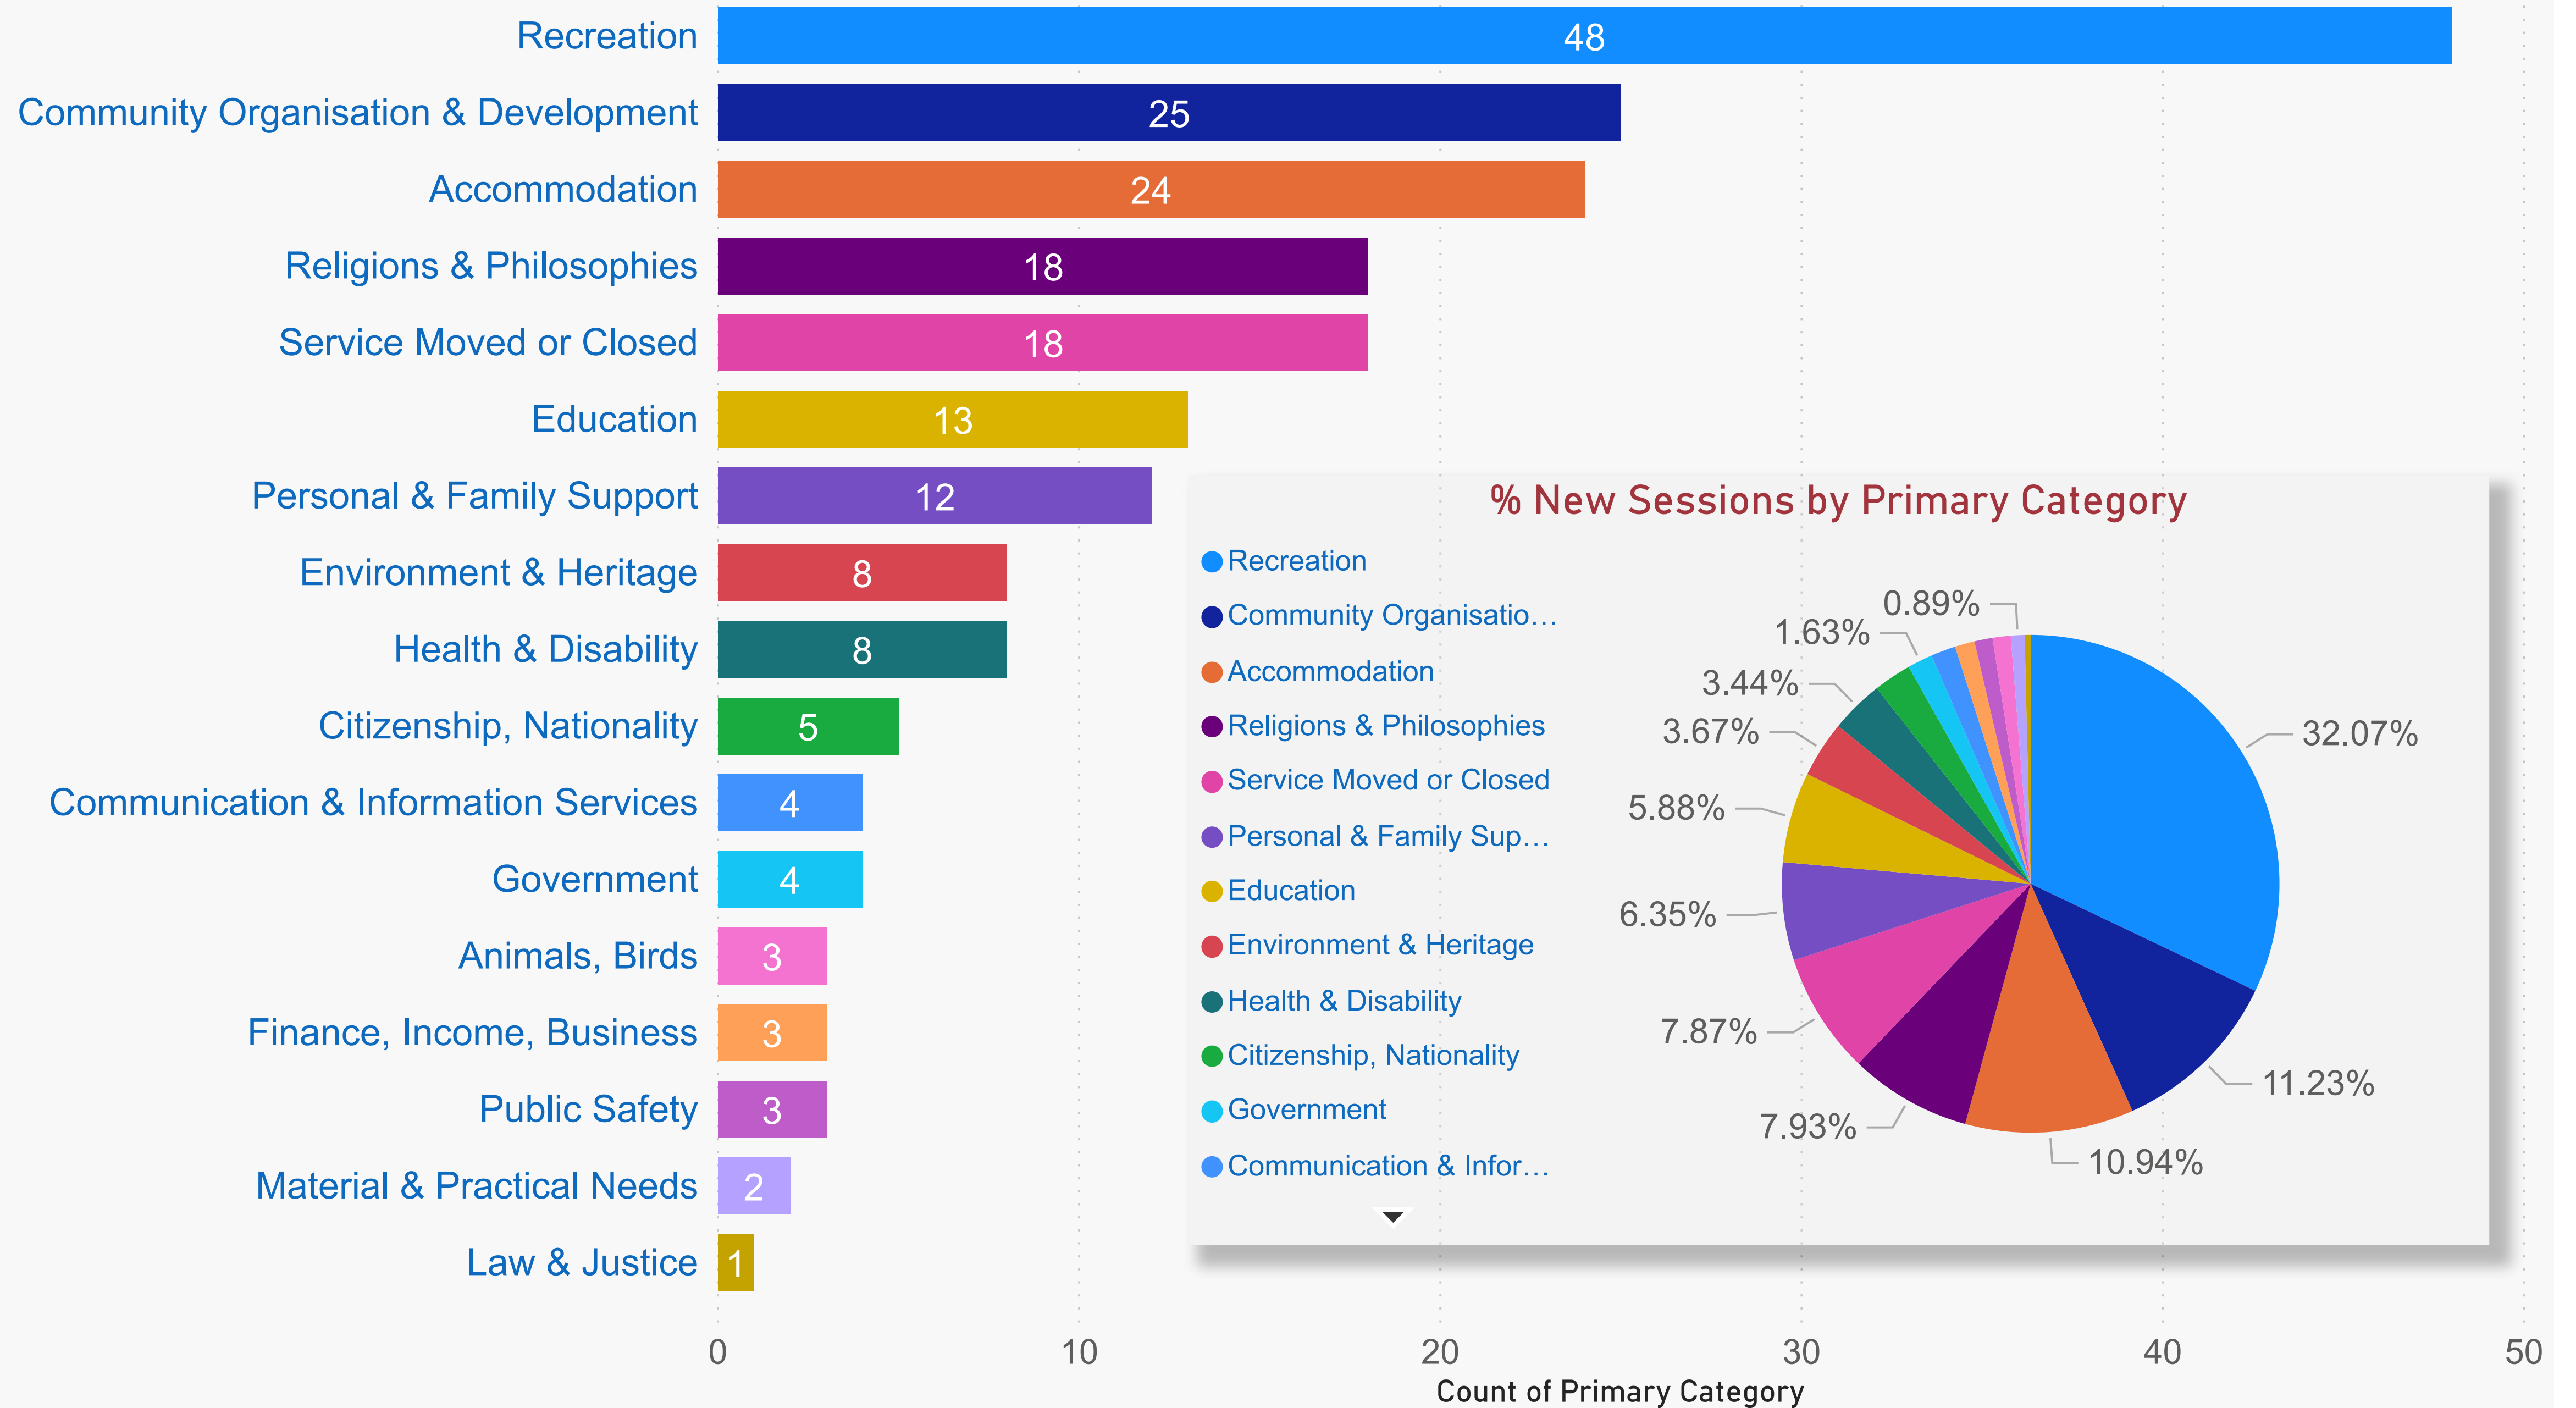

Prospect Council - Count by Primary Category

Prospect Council - Organizations (Sessions by count)

Organizations - % of Total Sessions (count >= 25)

Primary Category, Organization

- ▶ Accommodation
- ▶ Animals, Birds
- ▶ Citizenship, Nationality
- ▶ Communication & Information Services
- ▶ Community Organisation & Development
- ▶ Education
- ▶ Environment & Heritage
- ▶ Finance, Income, Business
- ▶ Government
- ▶ Health & Disability
- ▶ Law & Justice
- ▶ Material & Practical Needs
- ▶ Personal & Family Support
- ▶ Public Safety
- ▶ Recreation
- ▶ Religions & Philosophies
- ▶ Service Moved or Closed