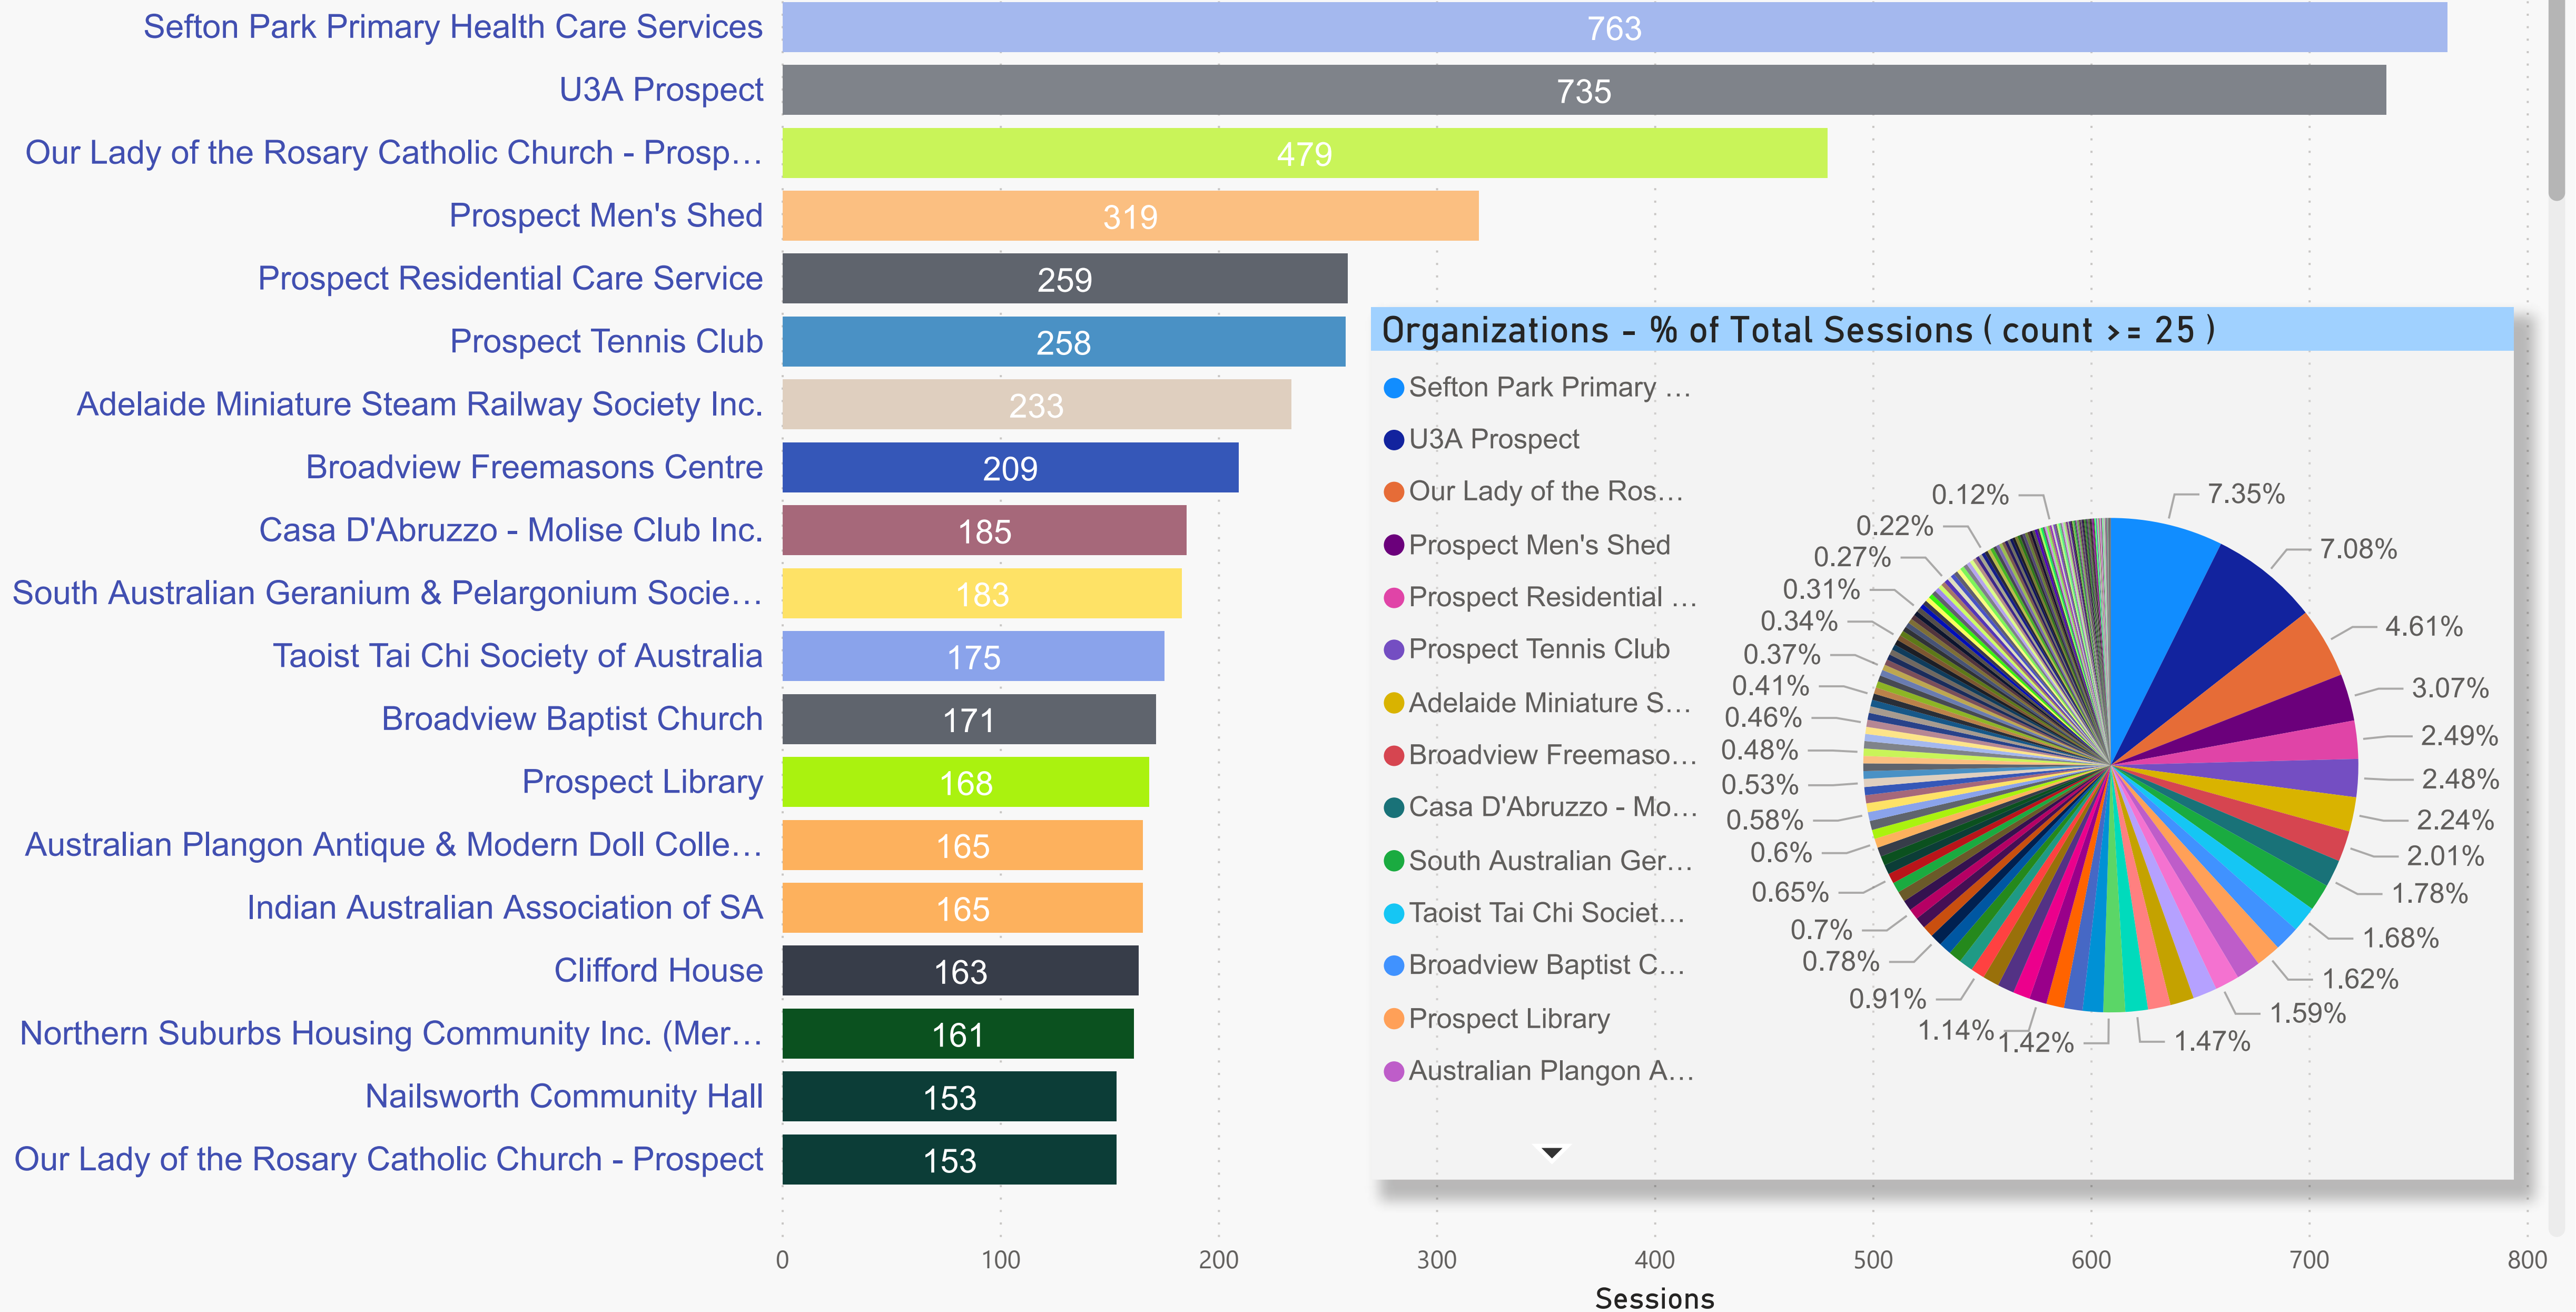

Prospect Council - Count by Primary Category

Prospect Council - Organizations (Sessions by count)

Organizations - % of Total Sessions (count >= 25)

Primary Category, Organization

- ▶ Accommodation
- ▶ Animals, Birds
- ▶ Citizenship, Nationality
- ▶ Communication & Information Services
- ▶ Community Organisation & Development
- ▶ Education
- ▶ Environment & Heritage
- ▶ Finance, Income, Business
- ▶ Government
- ▶ Health & Disability
- ▶ Law & Justice
- ▶ Material & Practical Needs
- ▶ Personal & Family Support
- ▶ Public Safety
- ▶ Recreation
- ▶ Religions & Philosophies
- ▶ Service Moved or Closed