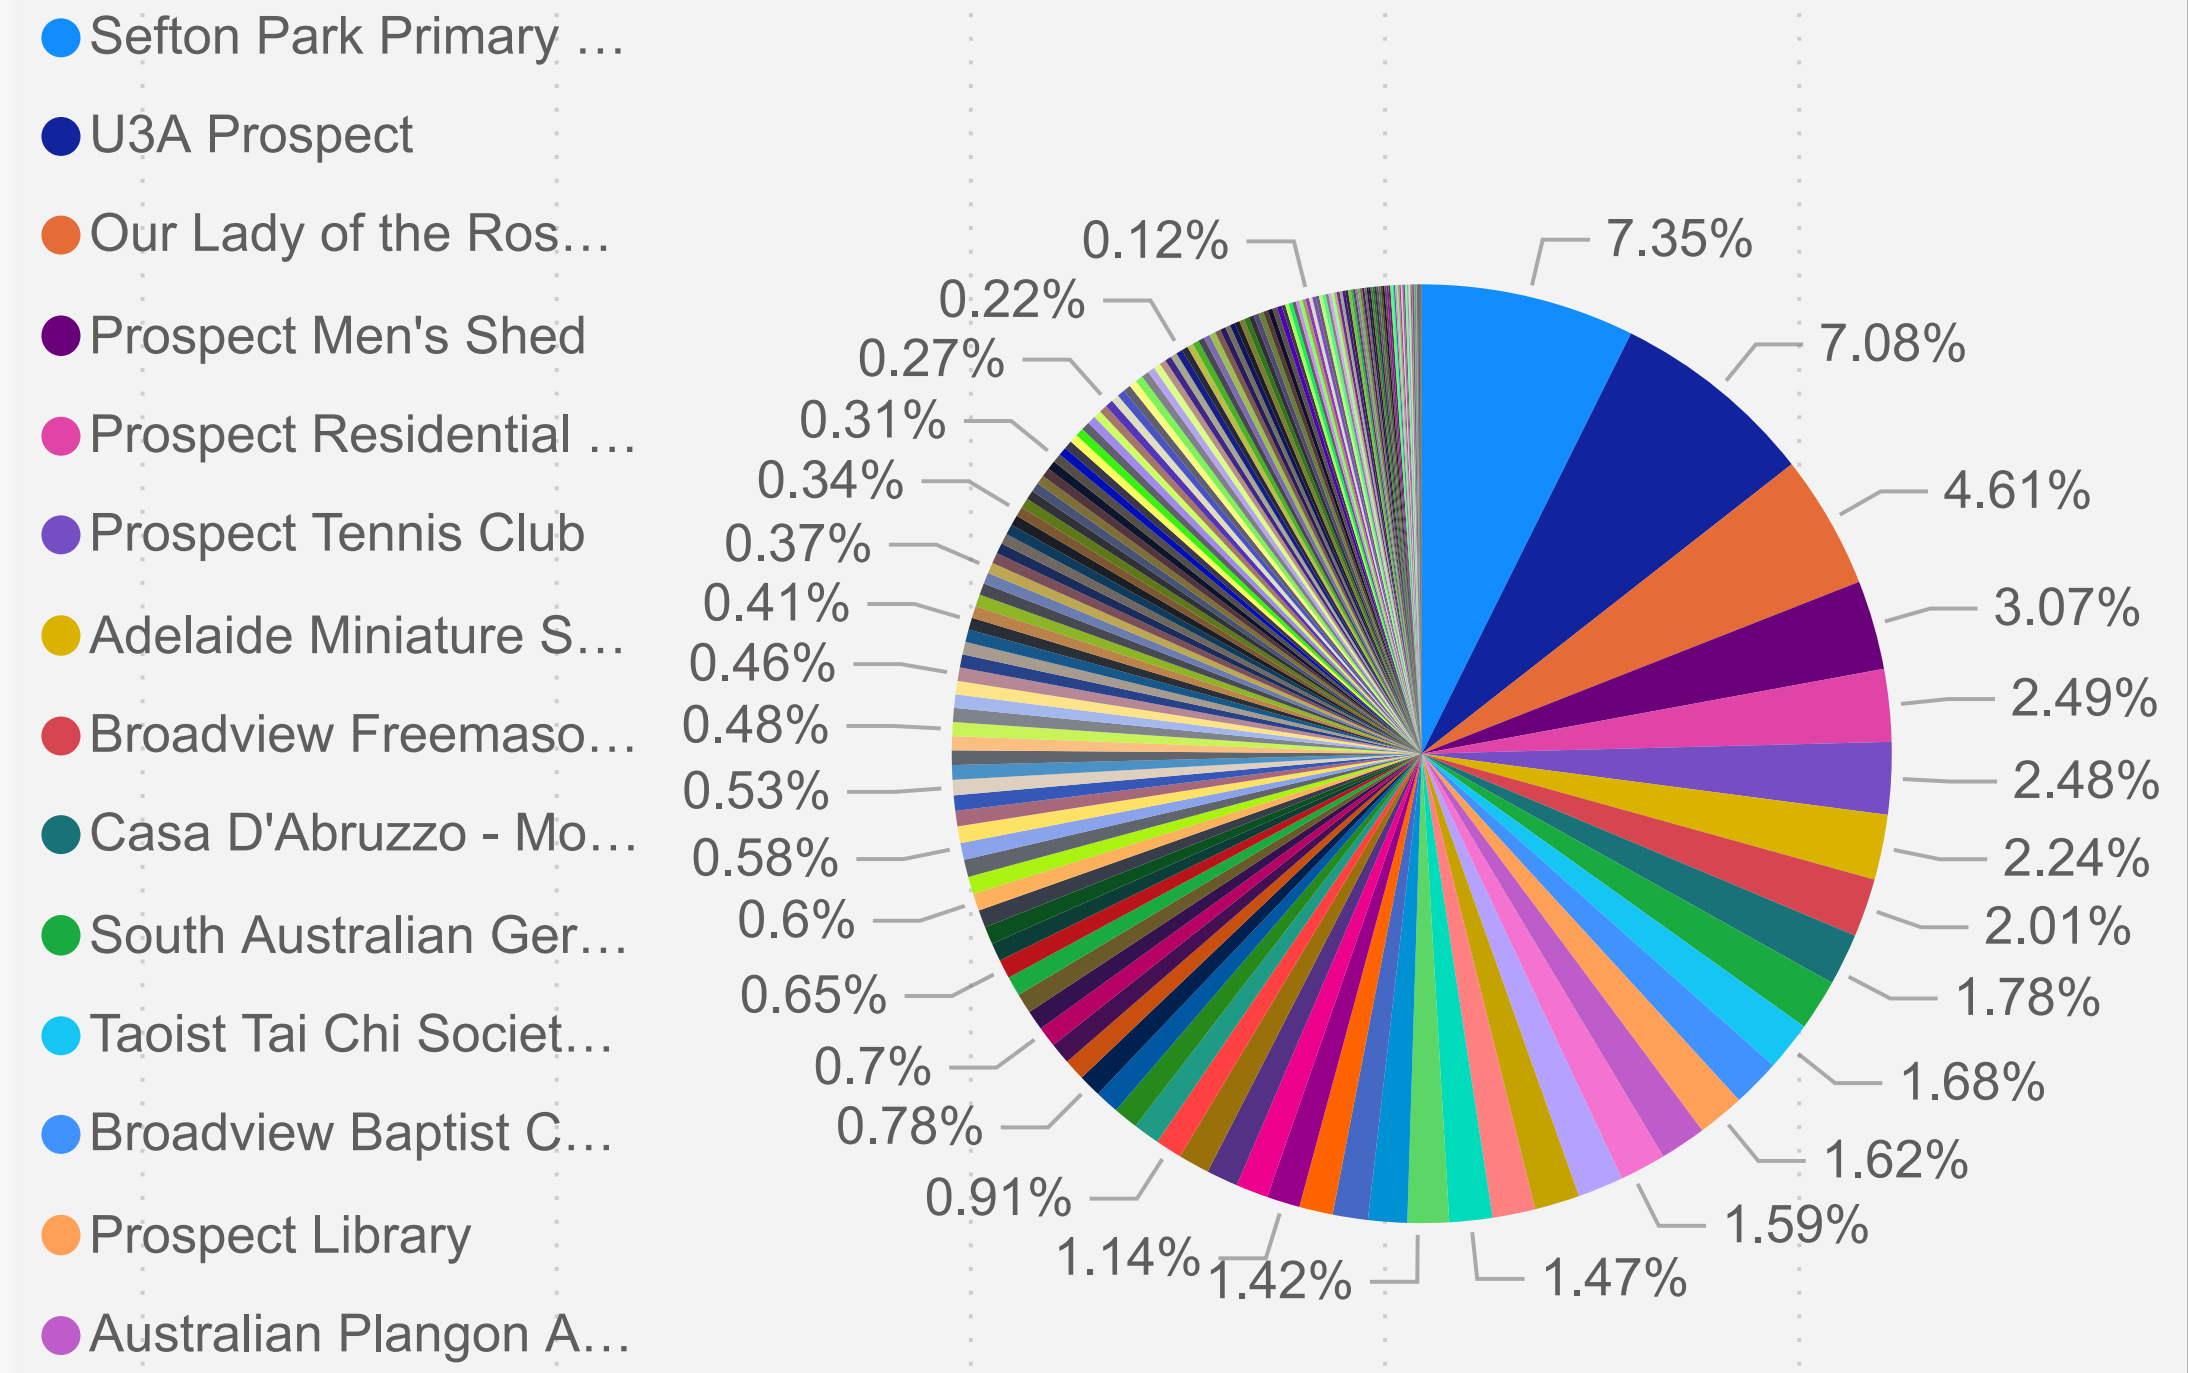

Prospect Council - Count by Primary Category

Prospect Council - Organizations (Sessions by count)

Organizations - % of Total Sessions (count >= 25)

Primary Category, Organization

- ▶ Accommodation
- ▶ Animals, Birds
- ▶ Citizenship, Nationality
- ▶ Communication & Information Services
- ▶ Community Organisation & Development
- ▶ Education
- ▶ Environment & Heritage
- ▶ Finance, Income, Business
- ▶ Government
- ▶ Health & Disability
- ▶ Law & Justice
- ▶ Material & Practical Needs
- ▶ Personal & Family Support
- ▶ Public Safety
- ▶ Recreation
- ▶ Religions & Philosophies
- ▶ Service Moved or Closed